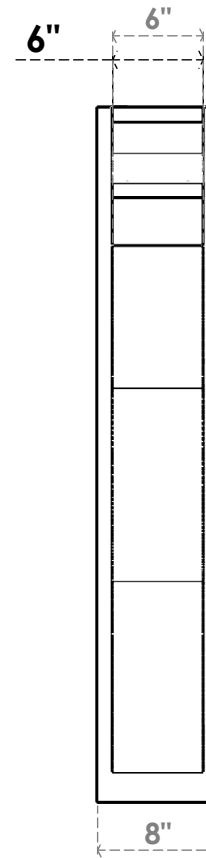

ITEM NUMBER: OUTUROC060X080X46000X46000X060X020X060FST04RCPR

6"W TOP X 8"W BACK X 46"D X 46"H X 6"T TOP X 2"T BACK TIMBERTHANE ROUGH CEDAR FUNSTON FAUX WOOD OPEN OUTLOOKER, TRADITIONAL TOP AND BLOCK BACK, 6"W CLOSED BRACE, PRIMED TAN

EKENA MILLWORK
2300 WEST MAIN ST.
CLARKSVILLE, TX 75426
TOLL FREE: 866-607-0453
WWW.EKENAMILLWORK.COM

NOTES

1. INSTALLATION TO BE COMPLETED IN ACCORDANCE WITH MANUFACTURER'S SPECIFICATIONS.
2. DRAWING MAY NOT BE TO SCALE
3. THIS DRAWING IS INTENDED FOR DESIGN AND PLANNING PURPOSES ONLY.
4. ALL INFORMATION CONTAINED HEREIN WAS CURRENT AT THE TIME OF DEVELOPMENT BUT MUST BE REVIEWED AND APPROVED BY THE PRODUCT MANUFACTURER TO BE CONSIDERED ACCURATE.
5. TIMBERTHANE ARCHITECTURAL PRODUCTS ARE MADE FROM HIGH DENSITY URETHANE AND COME FACTORY PRIMED