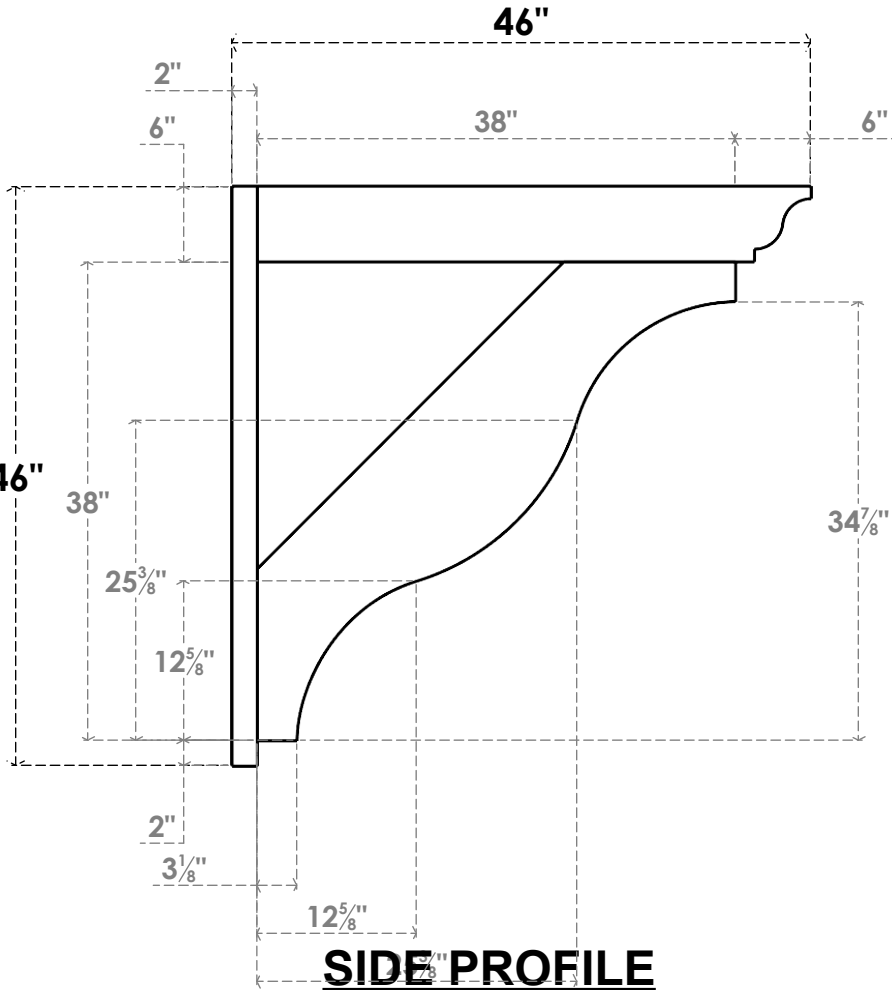

ITEM NUMBER: OUTUROC060X080X46000X46000X060X020X060FST04RCPR

6"W TOP X 8"W BACK X 46"D X 46"H X 6"T TOP X 2"T BACK TIMBERTHANE ROUGH CEDAR FUNSTON FAUX WOOD OPEN OUTLOOKER, TRADITIONAL TOP AND BLOCK BACK, 6"W CLOSED BRACE, PRIMED TAN

EKENA MILLWORK
2300 WEST MAIN ST.
CLARKSVILLE, TX 75426
TOLL FREE: 866-607-0453
WWW.EKENAMILLWORK.COM

NOTES

1. INSTALLATION TO BE COMPLETED IN ACCORDANCE WITH MANUFACTURER'S SPECIFICATIONS.
2. DRAWING MAY NOT BE TO SCALE
3. THIS DRAWING IS INTENDED FOR DESIGN AND PLANNING PURPOSES ONLY.
4. ALL INFORMATION CONTAINED HEREIN WAS CURRENT AT THE TIME OF DEVELOPMENT BUT MUST BE REVIEWED AND APPROVED BY THE PRODUCT MANUFACTURER TO BE CONSIDERED ACCURATE.
5. TIMBERTHANE ARCHITECTURAL PRODUCTS ARE MADE FROM HIGH DENSITY URETHANE AND COME FACTORY PRIMED