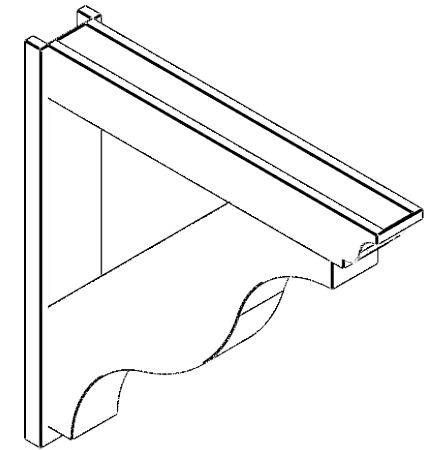

ITEM NUMBER: OUTUROC060X080X46000X46000X060X020X060FST04RCPR

6"W TOP X 8"W BACK X 46"D X 46"H X 6"T TOP X 2"T BACK TIMBERTHANE ROUGH CEDAR FUNSTON FAUX WOOD OPEN OUTLOOKER, TRADITIONAL TOP AND BLOCK BACK, 6"W CLOSED BRACE, PRIMED TAN

EKENA MILLWORK
2300 WEST MAIN ST.
CLARKSVILLE, TX 75426
TOLL FREE: 866-607-0453
WWW.EKENAMILLWORK.COM

NOTES

1. INSTALLATION TO BE COMPLETED IN ACCORDANCE WITH MANUFACTURER'S SPECIFICATIONS.
2. DRAWING MAY NOT BE TO SCALE
3. THIS DRAWING IS INTENDED FOR DESIGN AND PLANNING PURPOSES ONLY.
4. ALL INFORMATION CONTAINED HEREIN WAS CURRENT AT THE TIME OF DEVELOPMENT BUT MUST BE REVIEWED AND APPROVED BY THE PRODUCT MANUFACTURER TO BE CONSIDERED ACCURATE.
5. TIMBERTHANE ARCHITECTURAL PRODUCTS ARE MADE FROM HIGH DENSITY URETHANE AND COME FACTORY PRIMED